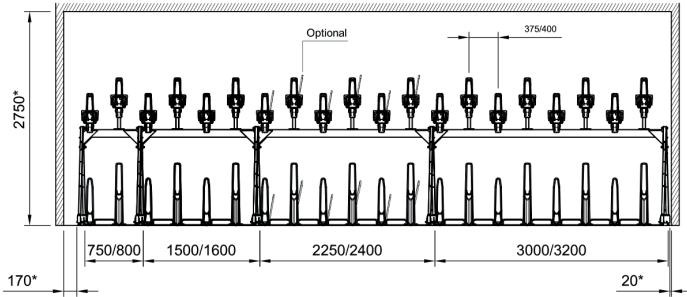

# EASYLIFT CAPACITY

## Overview

\*Minimum distance

\*Minimum distance

4 places  
can only be used  
on the end of the row

8 places

12 places

16 places

10 places  
can only be used  
on the end of the row

8 places  
can only be used  
on the end of the row

16 places

24 places

32 places

28 places  
can only be used  
on the end of the row

4 places  
can only be used  
on the end of the row

8 places

12 places

16 places

10 places  
can only be used  
on the end of the row

8 places  
can only be used  
on the end of the row

16 places

24 places

32 places

20 places  
can only be used  
on the end of the row

4 places  
can only be used  
on the end of the row