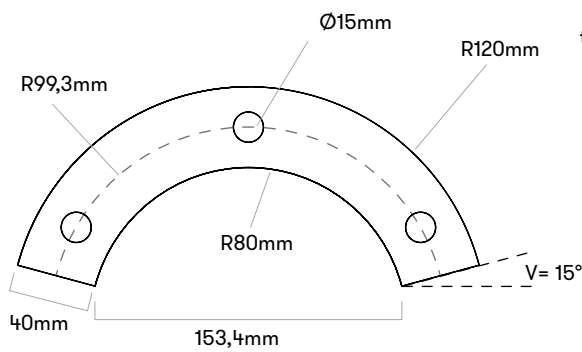

B14 / 900 B140 Loop Picnic H. 500

HopOp500 w. Loop Cone Table