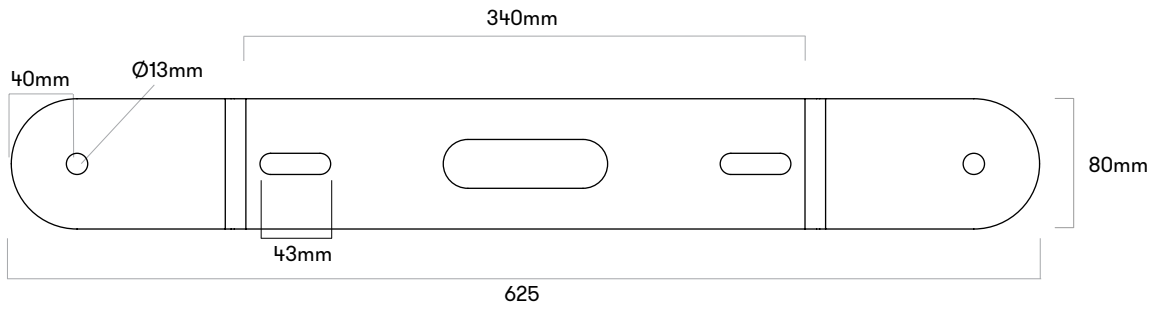

B11 / 900 B110

Loop Cone
large diameter
upwards!

M10 x 12

B12 / 900 B120

Loop Cone
small diameter
upwards!

M10 x 12

B13 / 900 B130

Loop Circle + Loop Cone

B14 / 900 B141 Loop Picnic UP

Loop UP w. Loop Cone Table

B15 / 900 B152

Loop Up
(Light)

M10 x 12

B16 / 900 B162

Loop Up
(Light)

M10 x 12

LOOP CONE TABLE / 180 0108 (Ø380)

1×
M6×24 bolt
M6 nut

6×
M10 × 12 bolts

3×
M10 nuts

Ø33,1mm

28,2mm

1×
178 9012

Ø40mm

35mm

1×
178 9013

- Item list (180 0108)**
 1 pcs. M6×24 bolts
 1 pcs. M6 nuts
 6 pcs. M10×12 bolts
 3 pcs. M10 nuts
 1 pcs. 178 9012
 1 pcs. 178 9013
 3 pcs. 180 9011
 1 pcs. 180 9012

LOOP CONE TABLE / 178 9014 (Ø700)