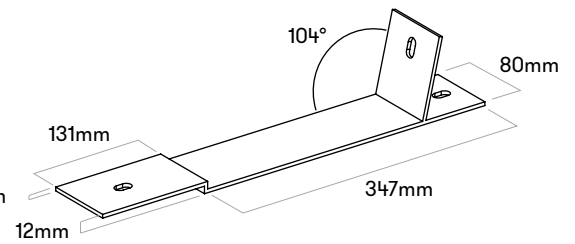

B12 / 900 B120

Loop Cone
small diameter
upwards!

B13 / 900 B130

Loop Circle + Loop Cone