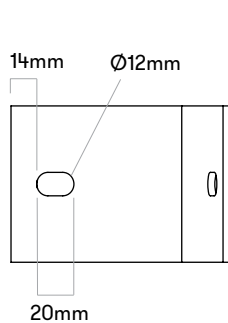

B9 / 900 B092

HopOp500
(Light)

M10 x 12

B10 / 900 B100

Boa

M10

Position #1

Bottom

B11 / 900 B110

Loop Cone
large diameter
upwards!

M10 x 12

B12 / 900 B120

Loop Cone
small diameter
upwards!

M10 x 12

B13 / 900 B130

Loop Circle + Loop Cone

LOOP CONE TABLE / 180 0108 (Ø380)

1×
M6×24 bolt
M6 nut

6×
M10 × 12 bolts

3×
M10 nuts

Ø33,1mm

28,2mm

1×
178 9012

Ø40mm

35mm

1×
178 9013

- Item list (180 0108)**
 1 pcs. M6×24 bolts
 1 pcs. M6 nuts
 6 pcs. M10×12 bolts
 3 pcs. M10 nuts
 1 pcs. 178 9012
 1 pcs. 178 9013
 3 pcs. 180 9011
 1 pcs. 180 9012

LOOP CONE TABLE / 178 9014 (Ø700)