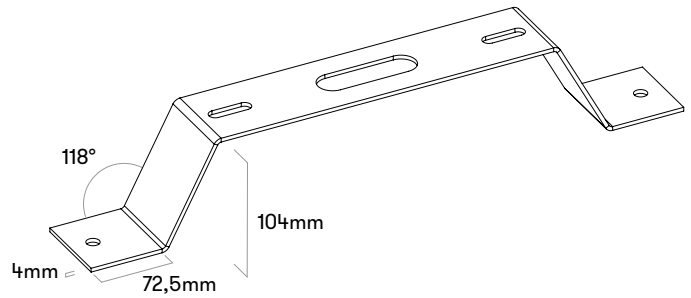

M10 x 12

B14 / 900 B140 Loop Picnic H. 500

HopOp500 w. Loop Cone Table

- | | |
|-----------------------------|------------------|
| Item list (900 B140) | |
| 6 pcs. | M10 nuts |
| 18 pcs. | M10x12 bolts |
| 2 pcs. | 900 B142 bracket |
| 6 pcs. | 900 B140 bracket |
| Item list (900 B141) | |
| 6 pcs. | M10 nuts |
| 18 pcs. | M10x12 bolts |
| 2 pcs. | 900 B142 bracket |
| 6 pcs. | 900 B141 bracket |

B14 / 900 B141 Loop Picnic UP

Loop UP w. Loop Cone Table

B15 / 900 B152

Loop Up
(Light)

M10 x 12

B16 / 900 B162

Loop Up
(Light)

M10 x 12

LOOP CONE TABLE / 180 0108 (Ø380)

1×
M6×24 bolt
M6 nut

6×
M10 × 12 bolts

3×
M10 nuts

Ø33,1mm

28,2mm

1×
178 9012

Ø40mm