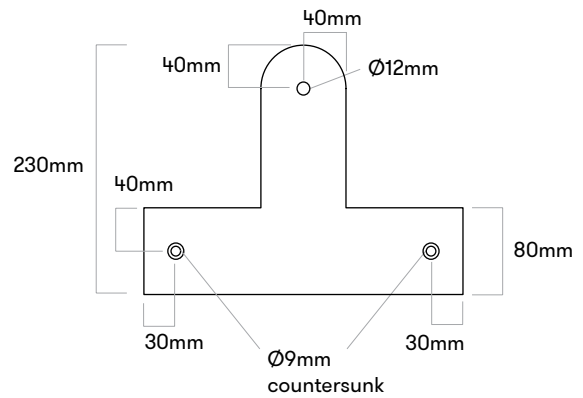

B9 / 900 B092

HopOp500
(Light)

M10 x 12

B10 / 900 B100

Boa

M10

Position #1

Bottom

B11 / 900 B110

Loop Cone
large diameter
upwards!

M10 x 12

B12 / 900 B120

Loop Cone
small diameter
upwards!

M10 x 12

B13 / 900 B130

Loop Circle + Loop Cone

LOOP CONE TABLE / 180 0108 (Ø380)

1×
M6×24 bolt
M6 nut

6×
M10 × 12 bolts

3×
M10 nuts

Ø33,1mm

28,2mm

1×
178 9012

Ø40mm

35mm

1×
178 9013

- Item list (180 0108)**
 1 pcs. M6×24 bolts
 1 pcs. M6 nuts
 6 pcs. M10×12 bolts
 3 pcs. M10 nuts
 1 pcs. 178 9012
 1 pcs. 178 9013
 3 pcs. 180 9011
 1 pcs. 180 9012

LOOP CONE TABLE / 178 9014 (Ø700)