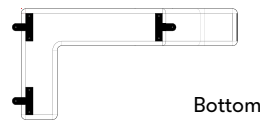

B9 / 900 B092

HopOp500
(Light)

M10 x 12

B10 / 900 B100

Boa

M10

Position #1

Bottom

B11 / 900 B110

Loop Cone
large diameter
upwards!

M10 x 12

B12 / 900 B120

Loop Cone
small diameter
upwards!

M10 x 12

B13 / 900 B130

Loop Circle + Loop Cone