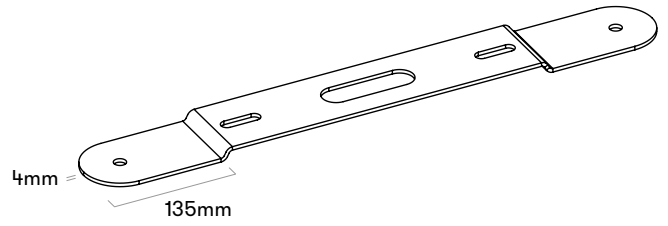

B11 / 900 B110

Loop Cone
large diameter
upwards!

M10 x 12

B12 / 900 B120

Loop Cone
small diameter
upwards!

M10 x 12

B13 / 900 B130

Loop Circle + Loop Cone

M10 x 12

B14 / 900 B140 Loop Picnic H. 500

HopOp500 w. Loop Cone Table

- | | |
|-----------------------------|------------------|
| Item list (900 B140) | |
| 6 pcs. | M10 nuts |
| 18 pcs. | M10x12 bolts |
| 2 pcs. | 900 B142 bracket |
| 6 pcs. | 900 B140 bracket |
| Item list (900 B141) | |
| 6 pcs. | M10 nuts |
| 18 pcs. | M10x12 bolts |
| 2 pcs. | 900 B142 bracket |
| 6 pcs. | 900 B141 bracket |

B14 / 900 B141 Loop Picnic UP

Loop UP w. Loop Cone Table

B15 / 900 B152

Loop Up
(Light)

M10 x 12

B16 / 900 B162

Loop Up
(Light)

M10 x 12

LOOP CONE TABLE / 180 0108 (Ø380)

1×
M6×24 bolt
M6 nut

6×
M10 × 12 bolts

3×
M10 nuts

Ø33,1mm

28,2mm

1×
178 9012

Ø40mm