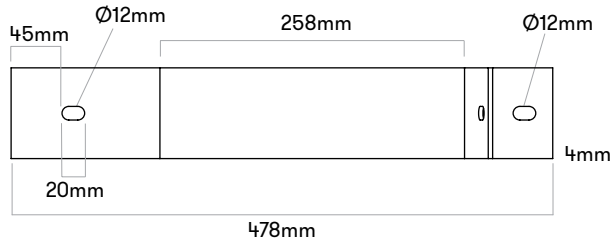

B12 / 900 B120

Loop Cone
small diameter
upwards!

B13 / 900 B130

Loop Circle + Loop Cone