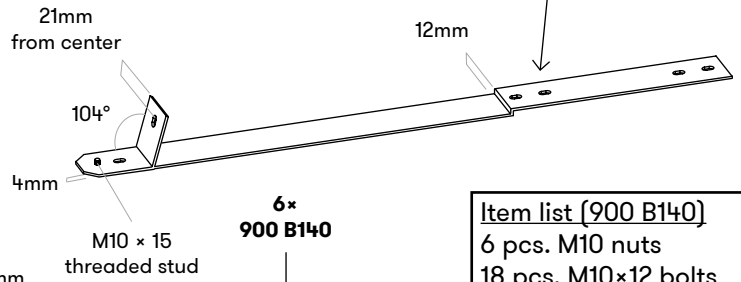

B14 / 900 B140 Loop Picnic H. 500

HopOp500 w. Loop Cone Table