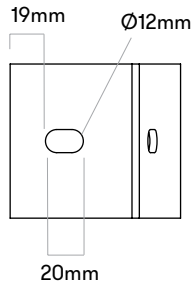

B11 / 900 B110

Loop Cone
large diameter
upwards!

M10 x 12

B12 / 900 B120

Loop Cone
small diameter
upwards!

M10 x 12

B13 / 900 B130

Loop Circle + Loop Cone

LOOP CONE TABLE / 180 0108 (Ø380)

1×
M6×24 bolt
M6 nut

6×
M10 × 12 bolts

3×
M10 nuts

Ø33,1mm

28,2mm

1×
178 9012

Ø40mm