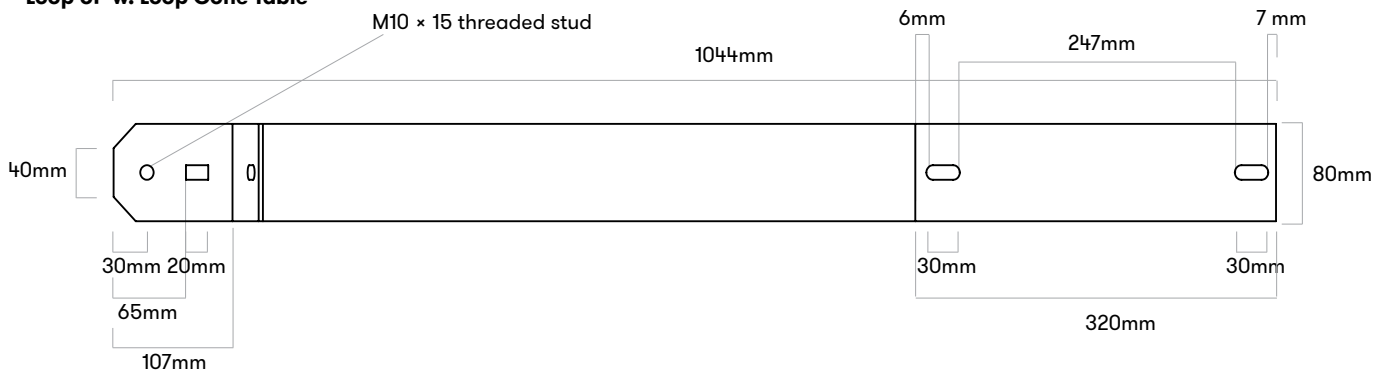

B11 / 900 B110

Loop Cone
large diameter
upwards!

M10 x 12

B12 / 900 B120

Loop Cone
small diameter
upwards!

M10 x 12

B13 / 900 B130

Loop Circle + Loop Cone

M10 x 12

B14 / 900 B140 Loop Picnic H. 500

HopOp500 w. Loop Cone Table

- | | |
|-----------------------------|------------------|
| Item list (900 B140) | |
| 6 pcs. | M10 nuts |
| 18 pcs. | M10x12 bolts |
| 2 pcs. | 900 B142 bracket |
| 6 pcs. | 900 B140 bracket |
| Item list (900 B141) | |
| 6 pcs. | M10 nuts |
| 18 pcs. | M10x12 bolts |
| 2 pcs. | 900 B142 bracket |
| 6 pcs. | 900 B141 bracket |

B14 / 900 B141 Loop Picnic UP

Loop UP w. Loop Cone Table

B15 / 900 B152

Loop Up
(Light)

M10 x 12

B16 / 900 B162

Loop Up
(Light)

M10 x 12

LOOP CONE TABLE / 180 0108 (Ø380)

1×
M6×24 bolt
M6 nut

6×
M10 × 12 bolts

3×
M10 nuts

Ø33,1mm

28,2mm

1×
178 9012

Ø40mm