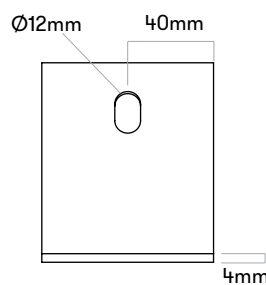

B9 / 900 B092

HopOp500
(Light)

M10 x 12

B10 / 900 B100

Boa

M10

Position #1

Bottom

B11 / 900 B110

Loop Cone
large diameter
upwards!

M10 x 12

B12 / 900 B120

Loop Cone
small diameter
upwards!

M10 x 12

B13 / 900 B130

Loop Circle + Loop Cone

LOOP CONE TABLE / 180 0108 (Ø380)

1×
M6×24 bolt
M6 nut

6×
M10 × 12 bolts

3×
M10 nuts

Ø33,1mm

28,2mm

1×
178 9012

Ø40mm

35mm

1×
178 9013

- Item list (180 0108)**
 1 pcs. M6×24 bolts
 1 pcs. M6 nuts
 6 pcs. M10×12 bolts
 3 pcs. M10 nuts
 1 pcs. 178 9012
 1 pcs. 178 9013
 3 pcs. 180 9011
 1 pcs. 180 9012

LOOP CONE TABLE / 178 9014 (Ø700)