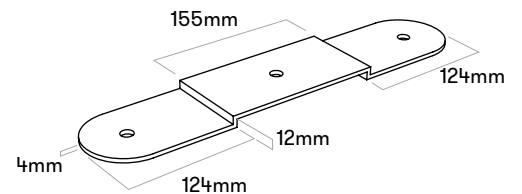

M10 x 12

B3 / 900 B031

Loop Circle
Loop Arc
Loop Line
Loop Corner
FitStation
Satellite

M10 x 12

B4 / 900 B040

Loop Arc
Loop Line
Loop Corner

M10 x 12

B5 / 900 B051

Loop Line

M10 x 12

B6 / 900 B061

Loop Line

M10 x 12

B8 / 900 B083

HopOp500
(Light)

M10 x 12

B11 / 900 B110

Loop Cone
large diameter
upwards!

M10 x 12

B12 / 900 B120

Loop Cone
small diameter
upwards!

M10 x 12

B13 / 900 B130

Loop Circle + Loop Cone

LOOP CONE TABLE / 180 0108 (Ø380)

1×
M6×24 bolt
M6 nut

6×
M10 × 12 bolts

3×
M10 nuts

Ø33,1mm

28,2mm

1×
178 9012

Ø40mm