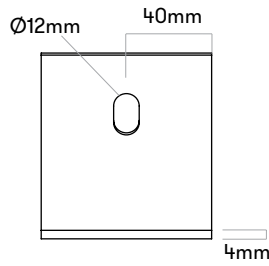

B11 / 900 B110

Loop Cone
large diameter
upwards!

M10 x 12

B12 / 900 B120

Loop Cone
small diameter
upwards!

M10 x 12

B13 / 900 B130

Loop Circle + Loop Cone

M10 x 12

B14 / 900 B140 Loop Picnic H. 500

HopOp500 w. Loop Cone Table

- | | |
|-----------------------------|------------------|
| Item list (900 B140) | |
| 6 pcs. | M10 nuts |
| 18 pcs. | M10x12 bolts |
| 2 pcs. | 900 B142 bracket |
| 6 pcs. | 900 B140 bracket |
| Item list (900 B141) | |
| 6 pcs. | M10 nuts |
| 18 pcs. | M10x12 bolts |
| 2 pcs. | 900 B142 bracket |
| 6 pcs. | 900 B141 bracket |

LOOP CONE TABLE / 180 0108 (Ø380)

1×
M6×24 bolt
M6 nut

6×
M10 × 12 bolts

3×
M10 nuts

Ø33,1mm

28,2mm

1×
178 9012

Ø40mm

35mm

1×
178 9013

- Item list (180 0108)**
 1 pcs. M6×24 bolts
 1 pcs. M6 nuts
 6 pcs. M10×12 bolts
 3 pcs. M10 nuts
 1 pcs. 178 9012
 1 pcs. 178 9013
 3 pcs. 180 9011
 1 pcs. 180 9012

LOOP CONE TABLE / 178 9014 (Ø700)