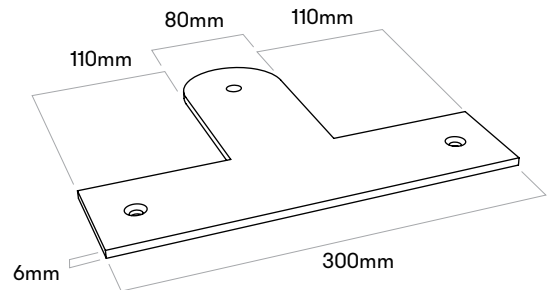

B9 / 900 B092

HopOp500
(Light)

M10 x 12

B10 / 900 B100

Boa

M10

Position #1

Bottom

B11 / 900 B110

Loop Cone
large diameter
upwards!

M10 x 12

B12 / 900 B120

Loop Cone
small diameter
upwards!

M10 x 12

B13 / 900 B130

Loop Circle + Loop Cone