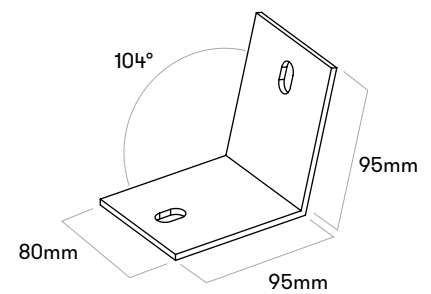

B9 / 900 B092

HopOp500
(Light)

M10 x 12

B10 / 900 B100

Boa

M10

Position #1

Bottom

B11 / 900 B110

Loop Cone
large diameter
upwards!

M10 x 12

B12 / 900 B120

Loop Cone
small diameter
upwards!

M10 x 12

B13 / 900 B130

Loop Circle + Loop Cone