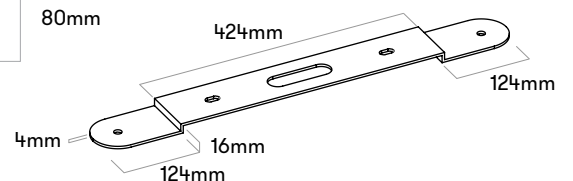

M10 x 12

B3 / 900 B031

Loop Circle
Loop Arc
Loop Line
Loop Corner
FitStation
Satellite

M10 x 12

B4 / 900 B040

Loop Arc
Loop Line
Loop Corner

M10 x 12

B5 / 900 B051

Loop Line

M10 x 12

B6 / 900 B061

Loop Line

M10 x 12

B8 / 900 B083

HopOp500
(Light)

M10 x 12

B11 / 900 B110

Loop Cone
large diameter
upwards!

M10 x 12

B12 / 900 B120

Loop Cone
small diameter
upwards!

M10 x 12

B13 / 900 B130

Loop Circle + Loop Cone

LOOP CONE TABLE / 180 0108 (Ø380)

1×
M6×24 bolt
M6 nut

6×
M10 × 12 bolts

3×
M10 nuts

Ø33,1mm

28,2mm

1×
178 9012

Ø40mm