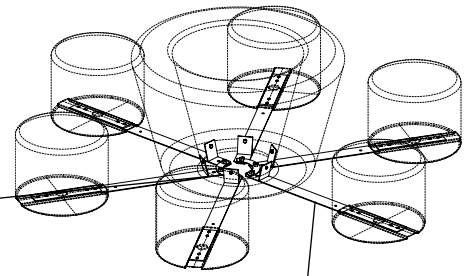

B11 / 900 B110

Loop Cone
large diameter
upwards!

M10 x 12

B12 / 900 B120

Loop Cone
small diameter
upwards!

M10 x 12

B13 / 900 B130

Loop Circle + Loop Cone

M10 x 12

B14 / 900 B140 Loop Picnic H. 500

HopOp500 w. Loop Cone Table

- | | |
|-----------------------------|------------------|
| Item list (900 B140) | |
| 6 pcs. | M10 nuts |
| 18 pcs. | M10x12 bolts |
| 2 pcs. | 900 B142 bracket |
| 6 pcs. | 900 B140 bracket |
| Item list (900 B141) | |
| 6 pcs. | M10 nuts |
| 18 pcs. | M10x12 bolts |
| 2 pcs. | 900 B142 bracket |
| 6 pcs. | 900 B141 bracket |

B14 / 900 B141 Loop Picnic UP

Loop UP w. Loop Cone Table

B15 / 900 B152

Loop Up
(Light)

M10 x 12

B16 / 900 B162

Loop Up
(Light)

M10 x 12

LOOP CONE TABLE / 180 0108 (Ø380)

1×
M6×24 bolt
M6 nut

6×
M10 × 12 bolts

3×
M10 nuts

Ø33,1mm

28,2mm

1×
178 9012

Ø40mm